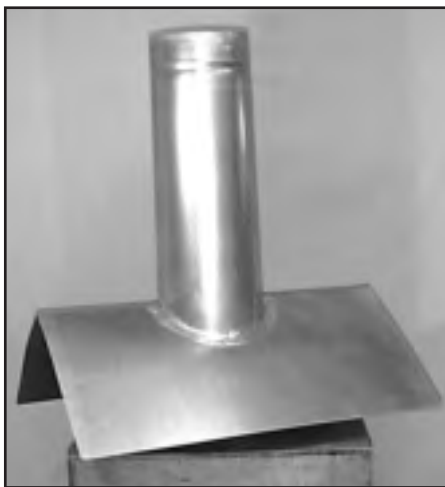

Smoke Stacks

BASE STACKS

Stack Base

Top Stack with Cover

Watertight Roof Jack
(Peak Mount)

KING STACK BASE

Arch Size	Collar Size	Hght.	Top Diam.	Galv	Stainless Steel
24" x 6'	17" x 6½"	6'	7"	\$165.00	\$247.00
30" x 8'	23" x 6½"	6'	10"	205.00	289.00
30" x 10'	23" x 6½"	6'	12"	205.00	289.00
36" x 8'	34" x 8"	6'	12"	255.00	426.00
36" x 10'	34" x 8"	6'	12"	255.00	426.00
36" x 12'	34" x 8"	6'	14"	255.00	426.00
40" x 10'	38" x 8"	6'	14"	312.00	525.00
40" x 12'	38" x 8"	6'	14"	312.00	525.00
40" x 14'	38" x 8"	6'	16"	312.00	525.00
40" x 16'	38" x 8"	6'	16"	312.00	525.00
48" arch	44" x 8"	6'	18"	364.00	578.00
60" arch	52" x 10½"	6'	22"	539.00	998.00
72" arch	61" x 11¼"	6'	24"	600.00	1124.00

LEADER STACK BASE

Arch Size	Collar Size	Hght.	Top Diam.	Galv	Stainless Steel
24"	16½" x 4¾"	3'	7"	\$125.00	\$195.00
24"	16½" x 4¾"	3'	10"	125.00	195.00
30"	21" x 5¾"	3'	10"	165.00	247.00
36"	30½" x 6½"	6'	12"	255.00	426.00
40"	33½" x 6½"	6'	14"	312.00	525.00
48"	40" x 6½"	6'	16"	364.00	578.00
60"	49¾" x 7"	6'	19"	539.00	998.00
72"	-	6'	22"	600.00	1124.00