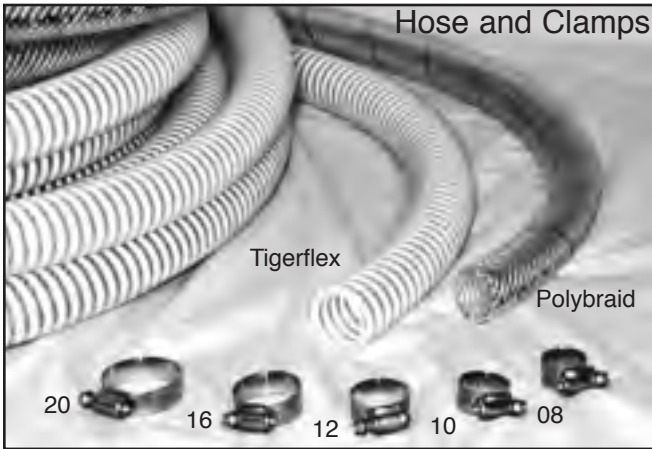

## PUMP HOSE

### TIGERFLEX PVC

Suction and discharge hose constructed of clear PVC with cord reinforcement.

1" ID	-----	-\$1.50 / ft.
1 1/4" ID	-----	-2.00 / ft.
1 1/2" ID	-----	-2.40 / ft.

### POLYBRAID PVC

Clear hose reinforced with polyester cord.

1/2" ID	-----	-\$ .75 / ft.
3/4" ID	-----	-1.25 / ft.
1" ID	-----	-1.80 / ft.
1 1/4" ID	-----	-3.00 / ft.
1 1/2" ID	-----	-3.60 / ft.