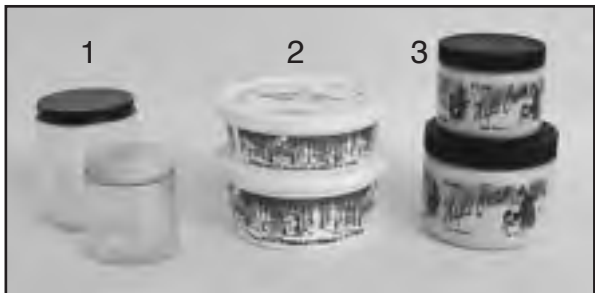

### 2. PLASTIC TUBS

White plastic tub with four color sugaring scene.

1/2 lb. tub	12 / \$7.80	50 / \$27.50
1 lb. tub	12 / 8.40	50 / 30.00

### 3. PLASTIC JARS

Cream colored plastic jar with 3-color sugaring scene. Black plastic screw-on lid.

1/2 lb. jar	12 / \$19.56	150 / \$229.50
1 lb. jar	12 / 20.28	125 / 198.75