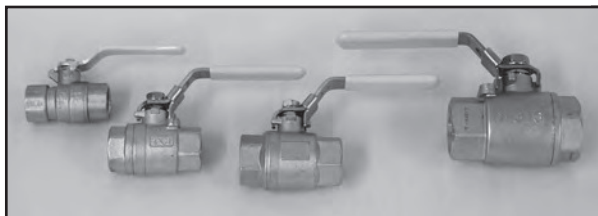

CONNECTORS & PLUGS

PLUGS

Syrup Box Plug (2" S/S) -----\$48.00
Front Pan Compartment Plug (aluminum) -----48.00

CONNECTORS

11-0601 Pan Hose Connector — 2" x 4½" -----\$16.00
11-0602 Float Box Hose Connector — 2" x 2" -----9.25
11-0303 Feed Pipe Hose Connector — 1¾" x 2" -----3.25
33-2040 #40 S/S Clamps (approx. 2½") -----2.68

SCOOPS & SKIMMERS

11-0801 Large scoop, 5½" width (S/S) -----\$49.00
11-0802 Small scoop, 3½" width (S/S) -----49.00
11-0803 Large skimmer, 5½" width (S/S) -----54.00
11-0804 Small skimmer, 3½" width (S/S) -----54.00
11-0811 Hardwood handle -----11.00

DRAW OFF VALVES

	Brass Full Flow	Stainless Full Flow	Stainless Reduced Flow
35-0050-B ½" valve	---\$12.00	---\$25.00	----NA
35-0075-B ¾" valve	---15.00	---35.00	---\$25.00
35-0100-B 1" valve	---20.00	---48.00	----NA