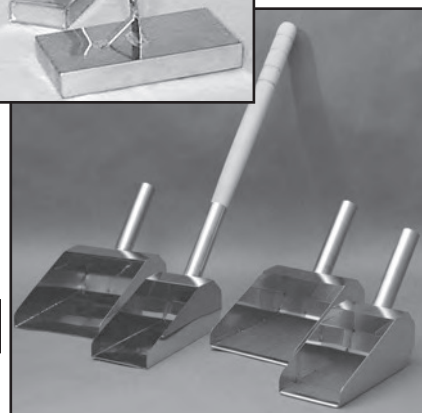

Evaporator Parts and Accessories

FLOATS

Stainless Steel Float (all with tube stem) -----\$78.00

King All 5½ x 10¾ x 1¼
Stem lengths available: 4¼, 6½, 11

Leader 24" 4½ x 11 x 1¼
30" , 40" 4 x 15 x 1¼
3', 4', 5', 6' 4¾ x 15 x 1¼

Vermont All 3½ x 10 x 1¾

Grimm Lg. Cold Sap 5½ x 10¾ x 1¼
Cold Sap 4 x 10¾ x 1¼
Hot Sap 4 x 8½ x 1¼

DEFOAMER

11-0303-P Leader Rubber Packing - -\$2.00 40-0404 4 oz. squeeze bottle - -\$4.25
11-0309-P Grimm Rubber Packing -- -2.00 40-0432 Quart refill -----16.50

CONNECTORS & PLUGS

PLUGS

Syrup Box Plug (2" S/S) -----\$48.00
Front Pan Compartment Plug (aluminum) -----48.00

CONNECTORS

11-0601 Pan Hose Connector — 2" x 4½" -----\$16.00
11-0602 Float Box Hose Connector — 2" x 2" -----9.25
11-0303 Feed Pipe Hose Connector — 1¾" x 2" -----3.25
33-2040 #40 S/S Clamps (approx. 2½") -----2.68

SCOOPS & SKIMMERS

11-0801 Large scoop, 5½" width (S/S) -----\$49.00
11-0802 Small scoop, 3½" width (S/S) -----49.00
11-0803 Large skimmer, 5½" width (S/S) -----54.00
11-0804 Small skimmer, 3½" width (S/S) -----54.00
11-0811 Hardwood handle -----11.00