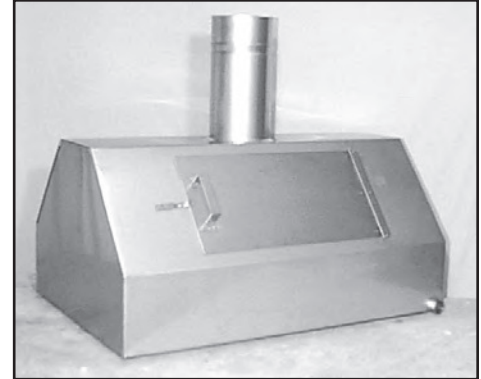

Steam Hoods

STEAM HOODS

Steam hoods will remove excess steam from your sugarhouse and are important add-ons for use with a preheater or steam-away unit. They are manufactured to your specification to fit your flue or syrup pans. Flue pan hoods are made to fit the full width of your flue pan and can be made to be tight fitting or suspended. Syrup pan hoods can be ordered full width or ¾ width to leave your finishing section exposed. Both are available in aluminum or stainless steel. Hoods come standard with a centered thimble and one hinged door on each side. Changes to the thimble and/or door location can be customized for an additional fee.

Stainless hoods also have a condensation channel, or drip edge, around the inside bottom edge of the hood to catch water run-off from condensation. A threaded coupling attached at one end of the channel lets you plumb to the hood for easy water removal.

Hood prices do not include stack. Stack is available in 3' sections. Order enough stack to clear your sugarhouse roof peak.